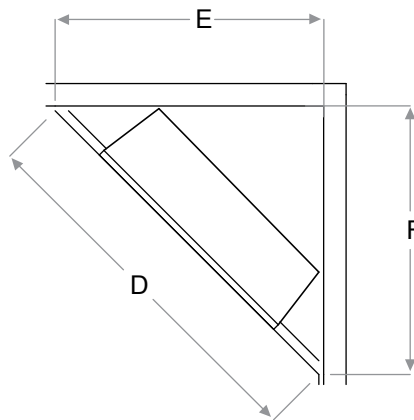

Accessories

RBFGLOSS36P - 36" Tempered Front Glass
Dimensions:
35-1/8" W x 26-5/8" H x 3/8" D
(89.1 cm x 67.5 cm x 1.1 cm)

RBFDOOR36P - 36" Functional Doors
with Tempered Glass
Dimensions:
39-3/4" W x 31-3/4" H x 1-1/4" D
(101.1 cm x 80.8 cm x 3.7 cm)

RBFPLUG

RBFL42BR - Birch Log Set
Dimensions:
26-1/2" W x 11-1/8" H x 11" D
(67.2 cm x 28.1 cm x 27.9 cm)

RBFL42FC - Fresh Cut Log Set
Dimensions:
26-1/2" W x 11-1/8" H x 11" D
(67.2 cm x 28.1 cm x 27.9 cm)

Framing Dimensions:

NOTE: The materials used for the finished surround must be cut to precise dimensions as the 1/2" (1.3 cm) self trimming flange is only to create a finished appearance.

RBF36P

A	B	C	D	E	F
12-1/2" (31.8 cm)	36-5/8" (93.0 cm)	30-5/8" (77.8 cm)	60" (152.4 cm)	42-1/2" (108.0 cm)	42-1/2" (108.0 cm)