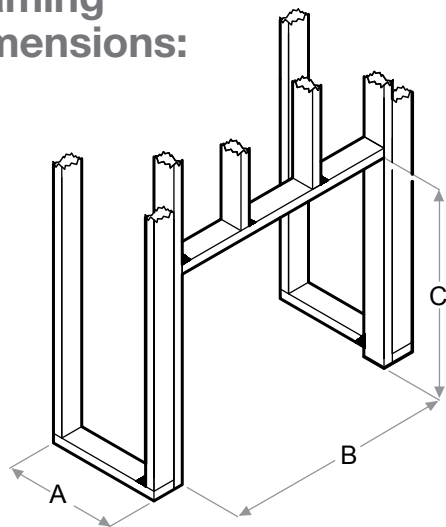

Accessories

RBFGLOSS36P - 36" Tempered Front Glass
Dimensions:
35-1/8" W x 26-5/8" H x 3/8" D
(89.1 cm x 67.5 cm x 1.1 cm)

RBFDOOR36P - 36" Functional Doors
with Tempered Glass
Dimensions:
39-3/4" W x 31-3/4" H x 1-1/4" D
(101.1 cm x 80.8 cm x 3.7 cm)

RBFPLUG

RBFL42BR - Birch Log Set
Dimensions:
26-1/2" W x 11-1/8" H x 11" D
(67.2 cm x 28.1 cm x 27.9 cm)

RBFL42FC - Fresh Cut Log Set
Dimensions:
26-1/2" W x 11-1/8" H x 11" D
(67.2 cm x 28.1 cm x 27.9 cm)

Framing Dimensions:

NOTE: The materials used for the finished surround must be cut to precise dimensions as the 1/2" (1.3 cm) self trimming flange is only to create a finished appearance.

RBF36P

A	B	C	D	E	F
12-1/2" (31.8 cm)	36-5/8" (93.0 cm)	30-5/8" (77.8 cm)	60" (152.4 cm)	42-1/2" (108.0 cm)	42-1/2" (108.0 cm)